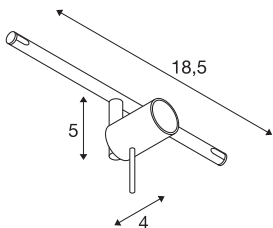

## SYROS

**cable luminaire for TENSEO low-voltage cable system, QR-C51, white**

The SYROS spot is made of steel, can be tilted and turned and is for the low-voltage cable system. Thanks to the incorporated G5.3 socket, the spot is suitable for either halogen or LED lamps. The maximum compatible cable gap is 15.5cm.

## TECHNICAL DATA

Item no.	139101
Socket	GX5.3
Lamp	QR-C51
Number of sockets	1
Lamps included	No
Number of different light outlets	1
Tilt range	90 °
Horizontal rotation range	350 °
Rotating or tilting	rotary Bar and tiltable
IP Code	IP 20
Assembly	Surface
Assembly details	Ceiling, Track Ceiling
Primary nominal voltage	12V ~50Hz
Safety class	III
Wattage	50 W
Color	white
Light outlet	direct
Width	18.5 cm
Height	10 cm
Diameter	2.6 cm
Net weight	0.174 kg
Gross weight	0.223 kg