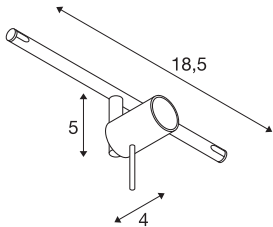

## SYROS

**cable luminaire for TENSEO low-voltage cable system, QR-C51, chrome**

The SYROS spot is made of steel, can be tilted and turned and is for the low-voltage cable system. Thanks to the incorporated G5.3 socket, the spot is suitable for either halogen or LED lamps. The maximum compatible cable gap is 15.5cm.

## TECHNICAL DATA

Item no.	139102
Socket	GX5.3
Lamp	QR-C51
Number of sockets	1
Lamps included	No
Number of different light outlets	1
Tilt range	90 °
Horizontal rotation range	350 °
Rotating or tilting	rotary Bar and tiltable
IP Code	IP 20
Assembly	Surface
Assembly details	Ceiling, Track Ceiling
Primary nominal voltage	12V ~50Hz
Safety class	III
Wattage	50 W
Color	chrome
Light outlet	direct
Width	18.5 cm
Height	10 cm
Diameter	2.6 cm
Net weight	0.173 kg
Gross weight	0.222 kg