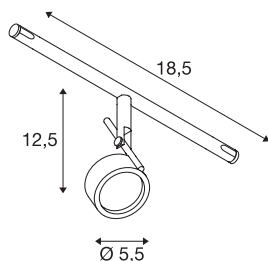

## SALUNA

cable luminaire for TENSEO low-voltage cable system, QR-C51, black

The turnable and tiltable SALUNA spot is made from steel and is for the low-voltage cable system. Thanks to the incorporated G5.3 socket, the spot is suitable for either halogen or LED lamps. The maximum compatible cable gap is 15.5 cm.

## TECHNICAL DATA

Item no.	139130
Socket	GX5.3
Lamp	QR-C51
Number of sockets	1
Lamps included	No
Number of different light outlets	1
Tilt range	90 °
Horizontal rotation range	350 °
Rotating or tilting	rotary Bar and tiltable
IP Code	IP 20
Assembly	Surface
Assembly details	Ceiling, Track Ceiling
Primary nominal voltage	12V ~50Hz
Safety class	III
Wattage	35 W
Color	black
Light outlet	direct
Width	18.5 cm
Height	12.5 cm
Diameter	5.5 cm
Net weight	0.219 kg
Gross weight	0.313 kg