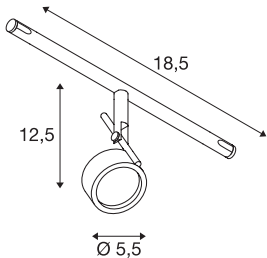

SALUNA

cable luminaire for TENSEO low-voltage cable system, QR-C51, white

The turnable and tiltable SALUNA spot is made from steel and is for the low-voltage cable system. Thanks to the incorporated G5.3 socket, the spot is suitable for either halogen or LED lamps. The maximum compatible cable gap is 15.5 cm.

TECHNICAL DATA

Item no.	139131
Socket	GX5.3
Lamp	QR-C51
Number of sockets	1
Lamps included	No
Number of different light outlets	1
Tilt range	90 °
Horizontal rotation range	350 °
Rotating or tilting	rotary Bar and tiltable
IP Code	IP 20
Assembly	Surface
Assembly details	Ceiling, Track Ceiling
Primary nominal voltage	12V ~50Hz
Safety class	III
Wattage	35 W
Color	white
Light outlet	direct
Width	18.5 cm
Height	12.5 cm
Diameter	5.5 cm
Net weight	0.212 kg
Gross weight	0.302 kg