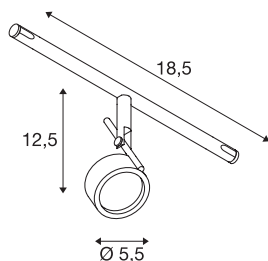

SALUNA

cable luminaire for TENSEO low-voltage cable system, QR-C51, chrome

The turnable and tiltable SALUNA spot is made from steel and is for the low-voltage cable system. Thanks to the incorporated G5.3 socket, the spot is suitable for either halogen or LED lamps. The maximum compatible cable gap is 15.5 cm.

TECHNICAL DATA

Item no.	139132
Socket	GX5.3
Lamp	QR-C51
Number of sockets	1
Lamps included	No
Number of different light outlets	1
Tilt range	90 °
Horizontal rotation range	350 °
Rotating or tilting	rotary Bar and tiltable
IP Code	IP 20
Assembly	Surface
Assembly details	Ceiling, Track Ceiling
Primary nominal voltage	12V ~50Hz
Safety class	III
Wattage	35 W
Color	chrome
Light outlet	direct
Width	18.5 cm
Height	12.5 cm
Diameter	5.5 cm
Net weight	0.217 kg
Gross weight	0.316 kg