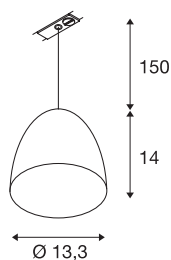

PARA CONE 14

pendant, QPAR51, round, white/gold, Ø/H 13.3/14, incl. 1-phase adapter, white

With its conically shaped reflector, the PARA CONE 14 pendant light provides a particularly warm lighting effect. The white version can be individually combined with a wide range of colours and sizes of other PARA CONE lamps to create a cloud of light. The QPAR51 lamp is also easy to replace thanks to the GU10 fitting. And last but not least, the steel housing impresses with its robust quality. Experience PARA CONE in action and convince yourself of a successful lighting experience.

TECHNICAL DATA

Item no.	143991
Socket	GU10
Number of sockets	1
IP Code	IP 20
Assembly	Surface
Assembly details	Track Ceiling
Primary nominal voltage	220-240V ~50/60Hz
Safety class	II
Wattage	35 W
Color	white
Light outlet	direct
Height	14 cm
Diameter	13.5 cm
Pendant length	150 cm
Net weight	0.428 kg
Gross weight	0.714 kg
BIG WHITE Page	509