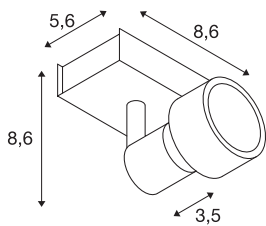

PURI 1 wall and ceiling light

single-headed, QPAR51, matt black, max. 50W, with deco ring

Wall and ceiling light of our PURI series where, depending on the version, one to three adjustable lamp heads are mounted to the canopy. The luminaire is made of aluminium and, thanks to the GU10 socket, is suitable for both halogen and LED lamps. A lamp is included to place on the lamp for halogen lamps with 5 cm diameter. The electrical connection of the luminaire, which comes in various colours, is made directly to the 230V mains supply.

TECHNICAL DATA

Item no.	147360
Socket	GU10
Number of sockets	1
Tilt range	85 °
Horizontal rotation range	350 °
Rotating or tilting	rotary Bar and tiltable
IP Code	IP 20
Assembly	Surface
Assembly details	Ceiling,Wall
Primary nominal voltage	220-240V ~50/60Hz
Safety class	I
Wattage	50 W
Color	black
Light outlet	direct
Length	8.6 cm
Width	5.6 cm
Height	8.6 cm
Net weight	0.276 kg
Gross weight	0.335 kg
BIG WHITE Page	411