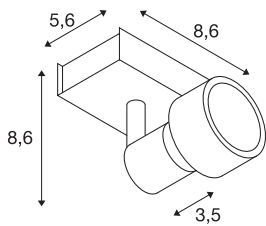

PURI 1

wall and ceiling light, single-headed, QPAR51, matt white, max. 50W, with deco ring

Wall and ceiling light of our PURI series where, depending on the version, one to three adjustable lamp heads are mounted to the canopy. The luminaire is made of aluminium and, thanks to the GU10 socket, is suitable for both halogen and LED lamps. A lamp is included to place on the lamp for halogen lamps with 5cm diameter. The electrical connection of the luminaire, which comes in various colours, is made directly to the 230V mains supply.

TECHNICAL DATA

Item no.	147361
Socket	GU10
Number of sockets	1
Tilt range	85 °
Horizontal rotation range	350 °
Rotating or tilting	rotary Bar and tiltable
IP Code	IP 20
Assembly	Surface
Assembly details	Ceiling,Wall
Primary nominal voltage	220-240V ~50/60Hz
Safety class	I
Wattage	50 W
Color	white
Light outlet	direct
Length	8.6 cm
Width	5.6 cm
Height	8.6 cm
Net weight	0.278 kg
Gross weight	0.338 kg
BIG WHITE Page	411