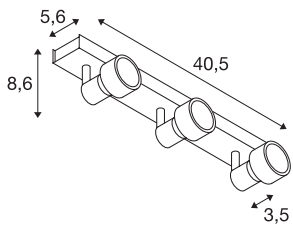

PURI 3

wall and ceiling light, triple-headed, QPAR51, matt black, max. 150 W, with deco ring

Wall and ceiling light of our PURI series where, depending on the version, one to three adjustable lamp heads are mounted to the canopy. The luminaire is made of aluminium and, thanks to the GU10 socket, is suitable for both halogen and LED lamps. A lamp is included to place on the lamp for halogen lamps with 5cm diameter. The electrical connection of the luminaire, which comes in various colours, is made directly to the 230V mains supply.

TECHNICAL DATA

Item no.	147380
Socket	GU10
Number of sockets	3
Tilt range	85 °
Horizontal rotation range	350 °
Rotating or tilting	rotary Bar and tiltable
IP Code	IP 20
Assembly	Surface
Assembly details	Ceiling,Wall
Primary nominal voltage	220-240V ~50/60Hz
Safety class	I
Wattage	50 W
Color	black
Light outlet	direct
Length	40.5 cm
Width	5.6 cm
Height	8.6 cm
Net weight	0.957 kg
Gross weight	1.099 kg
BIG WHITE Page	411