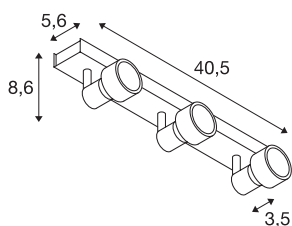

PURI 3

wall and ceiling light, triple-headed, QPAR51, matt white, max. 150 W, with deco ring

Wall and ceiling light of our PURI series where, depending on the version, one to three adjustable lamp heads are mounted to the canopy. The luminaire is made of aluminium and, thanks to the GU10 socket, is suitable for both halogen and LED lamps. A lamp is included to place on the lamp for halogen lamps with 5cm diameter. The electrical connection of the luminaire, which comes in various colours, is made directly to the 230V mains supply.

TECHNICAL DATA

Item no.	147381
Socket	GU10
Number of sockets	3
Tilt range	85 °
Horizontal rotation range	350 °
Rotating or tilting	rotary Bar and tiltable
IP Code	IP 20
Assembly	Surface
Assembly details	Ceiling,Wall
Primary nominal voltage	220-240V ~50/60Hz
Safety class	I
Wattage	50 W
Color	white
Light outlet	direct
Length	40.5 cm
Width	5.6 cm
Height	8.6 cm
Net weight	0.968 kg
Gross weight	1.094 kg
BIG WHITE Page	411