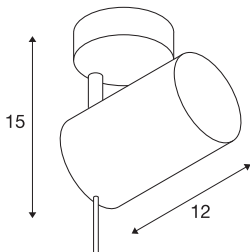

ASTO TUBE 1

wall and ceiling light, single-headed, PAR 20, round, white, max. 75 W

The ASTO TUBE 1 ceiling light is made from aluminium and is available in white or brushed aluminium finish. The opaque, cylindrical body of the fitting is adjustable and ensures glare-free light of the chosen GU10 or LED high-voltage light sources. ASTO TUBE 1 is ready for direct connection to 230V mains supply.

TECHNICAL DATA

Item no.	147411
Socket	GU10
Number of sockets	1
Tilt range	90 °
Horizontal rotation range	350 °
Rotating or tilting	rotary Bar and tiltable
IP Code	IP 20
Assembly	Surface
Assembly details	Ceiling,Wall
Primary nominal voltage	220-240V ~50/60Hz
Safety class	I
Wattage	50 W
Color	white
Light outlet	direct
Height	17 cm
Diameter	7 cm
Net weight	0.417 kg
Gross weight	0.469 kg