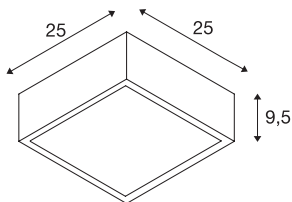

## PLASTRA 104

ceiling light, TC-DSE, square, white plaster, max. 50 W

The PLASTRA 104 plaster light is a highly individual ceiling light with a pure, clear form. Prepared to take E27 incandescent or energy saving lamps, it comes ready for direct connection to 230V mains supply. The sandpaper included as part of the delivery is used to clean the surfaces. After priming, the luminaire can be painted with wall paint as desired.

### TECHNICAL DATA

Item no.	148002
Socket	E27
Number of sockets	2
IP Code	IP 20
Assembly	Surface
Assembly details	Ceiling
Primary nominal voltage	220-240V ~50/60Hz
Safety class	I
Wattage	25 W
Color	white
Light outlet	direct
Length	25 cm
Width	25 cm
Height	9.5 cm
Net weight	2.949 kg
Gross weight	3.623 kg
BIG WHITE Page	271