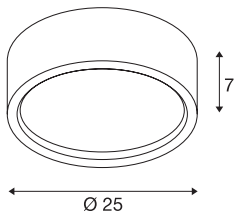

## TECHNICAL DATA

Item no.	148005
Assembly	Surface
Assembly details	Ceiling
Dimmable	Yes
Dimming technology	Leading edge, trailing edge
Primary nominal voltage	220-240V ~50/60Hz
Secondary power / voltage	350 mA
Safety class	I
Wattage	15 W
Level of inrush current	10 A
Duration of inrush current	100 µs
Stroboscopic effect (SVM)	0.04
Lumen	990 lm
Colour temperature	3000 Kelvin
Beam angle	110 °
Color	white
LXXBXX data	L70B50
Service life	30000 h
Height	7 cm
Diameter	25 cm
Net weight	1.955 kg
Gross weight	2.459 kg