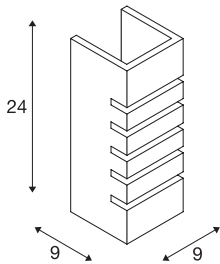

PLASTRA wall light

square, 100 Slot, white plaster, E14, max. 40 W

The PLASTRA plaster light is a highly individual wall light with a pure, clear form. Prepared to take E14 incandescent or energy saving lamps, it comes ready for direct connection to 230V mains supply. The sandpaper included as part of the delivery is used to clean the surfaces. After priming, the luminaire can be painted with wall paint as desired.

TECHNICAL DATA

Item no.	148010
Socket	E14
Lamp	C35
Number of sockets	1
Lamps included	No
IP Code	IP 20
Assembly	Surface
Assembly details	Wall
Primary nominal voltage	220-240V ~50/60Hz
Safety class	I
Wattage	40 W
Color	white
Light outlet	direct - indirect
Width	9 cm
Height	24 cm
Depth	9 cm
Net weight	1.711 kg
Gross weight	2.158 kg
BIG WHITE Page	357