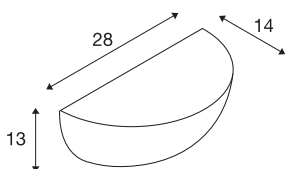

PLASTRA 101

wall light, C35, half-round, white plaster, max. 40 W

The PLASTRA 101 plaster light is a highly individual wall light with a pure, clear form. Prepared to take E14 incandescent or energy saving lamps, it comes ready for direct connection to 230V mains supply. The sandpaper included as part of the delivery is used to clean the surfaces. After priming, the luminaire can be painted with wall paint as desired.

TECHNICAL DATA

Item no.	148013
Socket	E14
Lamp	C35
Number of sockets	1
Lamps included	No
IP Code	IP 20
Assembly	Surface
Assembly details	Wall
Primary nominal voltage	220-240V ~50/60Hz
Safety class	I
Wattage	40 W
Color	white
Light outlet	indirect
Width	28 cm
Height	13 cm
Depth	14 cm
Net weight	1.605 kg
Gross weight	2.115 kg
BIG WHITE Page	361