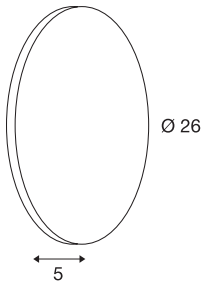

PLASTRA

wall light, LED, 3000K, round, white plaster, Ø 30cm

With the PLASTRA ROUND LED, you have a highly-individual wall and ceiling light with a puristic, clear design. By the incorporated and warm white LED strip, it offers an indirect mood lighting and thereby becomes a special kind of lighting object. Thanks to its built-in LED driver, it can be directly connected to the 230V mains supply. The light can be individually customised with paint, wallpaper and stickers. This luminaire includes built-in LED lamps.

TECHNICAL DATA

Item no.	148091
Assembly	Surface
Assembly details	Ceiling,Wall
Primary nominal voltage	100-240V ~50/60Hz
Secondary power / voltage	12 V
Safety class	I
Wattage	6.5 W
Minimum ambient temperature	-20 °C
Maximum ambient temperature	40 °C
Level of inrush current	9 A
Duration of inrush current	30 µs
Stroboscopic effect (SVM)	0.15
Lumen	375 lm
Colour temperature	3000 Kelvin
Color	white
CRI	80
LXXBXX data	L70B50
Service life	30000 h
Risk Group	1
Depth	5 cm
Diameter	26 cm
Net weight	1.905 kg

Light Source

916335		Gross weight	2.343 kg
		BIG WHITE Page	359