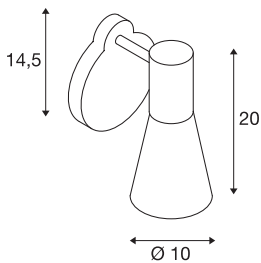

PHELIA

wall light, QPAR51, black, max. 35W, incl. switch

The PHELIA wall light comes in several colour variants and impresses with its elegant conical lamp shade and its puristic appearance. The luminaire is made of aluminium and steel and, thanks to the GU10 socket, is suitable for both halogen and LED lamps. The wall light comes with a switch and can be directly connected to a 230 V supply.

TECHNICAL DATA

Item no.	148540
Socket	GU10
Number of sockets	1
Number of different light outlets	1
Tilt range	90 °
Horizontal rotation range	350 °
Rotating or tilting	rotary Bar and tiltable
IP Code	IP 20
Assembly	Surface
Assembly details	Wall
Primary nominal voltage	220-240V ~50/60Hz
Safety class	I
Wattage	10 W
Maximum ambient temperature	35 °C
Color	black
Light outlet	direct
Length	20 cm
Width	11.8 cm
Height	15 cm
Net weight	0.475 kg
Gross weight	0.601 kg
BIG WHITE Page	388