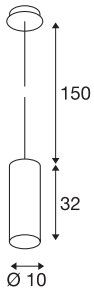

ENOLA

pendant, A60, round, white, max. 60W, incl. white canopy

The ENOLA pendant is made from aluminium and shaped like a cylinder facing downwards. Thanks to the variety of housing colours, the ENOLA pendant offers combined installation possibilities. This gives the customer options for individual and colourful arrangements. Equipped with an E27 socket for incandescent or energy-saving lamps, ENOLA pendant is powered directly from 230V mains.

TECHNICAL DATA

Item no.	149381
Socket	E27
Number of sockets	1
IP Code	IP 20
Assembly	Surface
Assembly details	Ceiling
Primary nominal voltage	220-240V ~50/60Hz
Safety class	I
Wattage	60 W
Color	white
Light distribution	rotational symmetric
Light outlet	direct
Length	32 cm
Diameter	10 cm
Pendant length	150 cm
Net weight	1.161 kg
Gross weight	1.502 kg
BIG WHITE Page	305