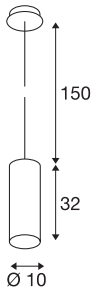

## ENOLA

pendant, TC-(D,H,T,Q)SE, round, gold, max. 60W, incl. gold canopy

The ENOLA pendant is made from aluminium and shaped like a cylinder facing downwards. Thanks to the variety of housing colours, the ENOLA pendant offers combined installation possibilities. This gives the customer options for individual and colourful arrangements. Equipped with an E27 socket for incandescent or energy-saving lamps, ENOLA pendant is powered directly from 230V mains.

## TECHNICAL DATA

Item no.	149387
Socket	E27
Number of sockets	1
IP Code	IP 20
Assembly	Surface
Assembly details	Ceiling
Primary nominal voltage	220-240V ~50/60Hz
Safety class	I
Wattage	60 W
Color	gold
Light distribution	rotational symmetric
Light outlet	direct
Length	32 cm
Diameter	10 cm
Pendant length	150 cm
Net weight	1.101 kg
Gross weight	1.442 kg
BIG WHITE Page	305