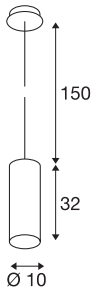

## ENOLA

pendant, A60, round, matt black, E27, max. 60W, incl. black canopy

The ENOLA pendant is made from aluminium and shaped like a cylinder facing downwards. Thanks to the variety of housing colours, the ENOLA pendant offers combined installation possibilities. This gives the customer options for individual and colourful arrangements. Equipped with an E27 socket for incandescent or energy-saving lamps, ENOLA pendant is powered directly from 230V mains.

## TECHNICAL DATA

Item no.	149388
Socket	E27
Number of sockets	1
IP Code	IP 20
Assembly	Surface
Assembly details	Ceiling
Primary nominal voltage	220-240V ~50/60Hz
Safety class	I
Wattage	60 W
Color	black
Light distribution	rotational symmetric
Light outlet	direct
Length	32 cm
Diameter	10 cm
Pendant length	150 cm
Net weight	1.136 kg
Gross weight	1.412 kg
BIG WHITE Page	305