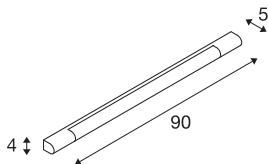

## TECHNICAL DATA

|                             |                   |
|-----------------------------|-------------------|
| Item no.                    | 149772            |
| IP Code                     | IP 44             |
| Impact resistance class     | IK 03             |
| Impact resistance           | 0.35 Joule        |
| Assembly                    | Surface           |
| Assembly details            | Wall              |
| Primary nominal voltage     | 220-240V ~50/60Hz |
| Secondary power / voltage   | 500 mA            |
| Safety class                | I                 |
| Wattage                     | 12 W              |
| Ambient temperature         | 30 °C             |
| Minimum ambient temperature | -40 °C            |
| Maximum ambient temperature | 30 °C             |
| Level of inrush current     | 4.7 A             |
| Duration of inrush current  | 30 µs             |
| Stroboscopic effect (SVM)   | 0.01              |
| Lumen                       | 1040 lm           |
| Colour temperature          | 3000 Kelvin       |
| Beam angle                  | 120 °             |
| Color                       | chrome            |
| CRI                         | 90                |
| LXXBXX data                 | L70B50            |

## Light Source

|        |   |
|--------|---|
| 916396 |  |
|--------|---|

|                |          |
|----------------|----------|
| Service life   | 50000 h  |
| Risk Group     | 0        |
| Length         | 90 cm    |
| Width          | 4 cm     |
| Depth          | 5 cm     |
| Net weight     | 0.87 kg  |
| Gross weight   | 1.097 kg |
| BIG WHITE Page | 332      |