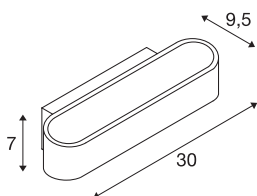

## ASSO 300 wall light

LED, 3000K, oval, white, L/W/H 30/9.5/7 cm

The distinctive LED UP/DOWN recessed wall light ASSO 300 is equipped with two ultra-modern, powerful COB LED which emits its warm white light indirectly. Thus it is ideal for glare-free lighting of stairs, staircases and rooms. Due to the incorporated constant current LED driver, placed within the canopy, the electrical connection is made directly to 230V mains supply. This luminaire contains built-in LED lamps.

## TECHNICAL DATA

Item no.	151271
Number of different light outlets	1
IP Code	IP 20
Assembly	Surface
Assembly details	Wall
Dimmable	Yes
Dimming technology	trailing edge
Primary nominal voltage	220-240V ~50/60Hz
Secondary power / voltage	500 mA
Safety class	I
Wattage	12 W
Level of inrush current	10 A
Duration of inrush current	40 µs
Stroboscopic effect (SVM)	0.02
Lumen	975 lm
Colour temperature	3000 Kelvin
Color	white
CRI	80
LXXBXX data	L70B50
Service life	30000 h
Light distribution	symmetric
Light outlet	direct - indirect

## Light Source

916412 

Width	30 cm
Height	7 cm
Depth	9.5 cm
Net weight	1.053 kg
Gross weight	1.326 kg
BIG WHITE Page	366