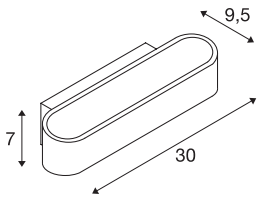

ASSO 300

wall light, LED, 3000K, oval, brushed aluminium /white, L/W/H 30/9.5/7 cm

The distinctive LED UP/DOWN recessed wall light ASSO 300 is equipped with two ultra-modern, powerful COB LED which emits its warm white light indirectly. Thus it is ideal for glare-free lighting of stairs, staircases and rooms. Due to the incorporated constant current LED driver, placed within the canopy, the electrical connection is made directly to 230V mains supply. This luminaire contains built-in LED lamps.

TECHNICAL DATA

Item no.	151275
Number of different light outlets	1
IP Code	IP 20
Assembly	Surface
Assembly details	Wall
Dimmable	Yes
Dimming technology	trailing edge
Primary nominal voltage	220-240V ~50/60Hz
Secondary power / voltage	500 mA
Safety class	I
Wattage	12 W
Level of inrush current	10 A
Duration of inrush current	40 µs
Stroboscopic effect (SVM)	0.02
Lumen	975 lm
Colour temperature	3000 Kelvin
Color	aluminium
CRI	80
LXXBXX data	L70B50
Service life	30000 h
Light distribution	symmetric
Light outlet	direct - indirect

Light Source

916412 

Width	30 cm
Height	7 cm
Depth	9.5 cm
Net weight	1.059 kg
Gross weight	1.334 kg
BIG WHITE Page	366