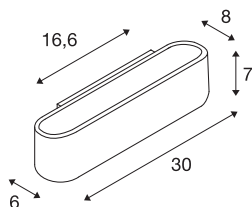

## OSSA 300 wall light

QT-DE12, oval, up/down, black, L/W/H 30/8/6.5 cm, max. 120W

The wall light OSSA 300 sets a strong, modern design accent by its form, which is emphasised by the illumination properties of the operated R7s halogen tube. Prepared for wall mounting, the OSSA 300 R7s is available in several colour version and supplied ready for direct connection to 230V mains supply.

## TECHNICAL DATA

Item no.	151410
Socket	R7s 118mm
Lamp	QT-DE12
Number of sockets	1
Lamps included	No
IP Code	IP 20
Assembly	Surface
Assembly details	Wall
Primary nominal voltage	220-240V ~50/60Hz
Safety class	I
Wattage	120 W
Color	black
UGR ≤	23
Light distribution	symmetric
Light outlet	direct - indirect
Width	30 cm
Height	6.5 cm
Depth	8 cm
Net weight	0.953 kg
Gross weight	1.166 kg
BIG WHITE Page	367

## Recommended lamp

1005288	QT DE12 R7S 118mm , transparent LED light, 15W 3000K CRI90 330°
---------	---