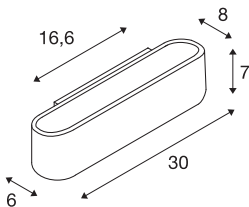

OSSA 300 wall light

QT-DE12, oval, up/down, white, L/W/H 30/8/6.5 cm, max. 120W

The wall light OSSA 300 sets a strong, modern design accent by its form, which is emphasised by the illumination properties of the operated R7s halogen tube. Prepared for wall mounting, the OSSA 300 R7s is available in several colour version and supplied ready for direct connection to 230V mains supply.

TECHNICAL DATA

Item no.	151411
Socket	R7s 118mm
Lamp	QT-DE12
Number of sockets	1
Lamps included	No
IP Code	IP 20
Assembly	Surface
Assembly details	Wall
Primary nominal voltage	220-240V ~50/60Hz
Safety class	I
Wattage	120 W
Color	white
UGR ≤	23
Light distribution	symmetric
Light outlet	direct - indirect
Width	30 cm
Height	6.5 cm
Depth	8 cm
Net weight	0.949 kg
Gross weight	1.181 kg
BIG WHITE Page	367

Recommended lamp

1005288	QT DE12 R7S 118mm , transparent LED light, 15W 3000K CRI90 330°
---------	---