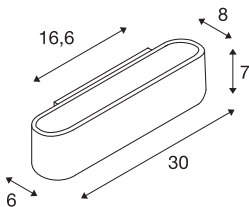

OSSA 300 wall light

QT-DE12, oval, up/down, brushed aluminium, L/W/H 30/8/6.5 cm, max. 120W

The wall light OSSA 300 sets a strong, modern design accent by its form, which is emphasised by the illumination properties of the operated R7s halogen tube. Prepared for wall mounting, the OSSA 300 R7s is available in several colour version and supplied ready for direct connection to 230V mains supply.

TECHNICAL DATA

Item no.	151416
Socket	R7s 118mm
Lamp	QT-DE12
Number of sockets	1
Lamps included	No
IP Code	IP 20
Assembly	Surface
Assembly details	Wall
Primary nominal voltage	220-240V ~50/60Hz
Safety class	I
Wattage	120 W
Color	aluminium
UGR ≤	23
Light distribution	symmetric
Light outlet	direct - indirect
Width	30 cm
Height	6.5 cm
Depth	8 cm
Net weight	0.943 kg
Gross weight	1.16 kg

Recommended lamp

1005288	QT DE12 R7S 118mm , transparent LED light, 15W 3000K CRI90 330°
---------	---