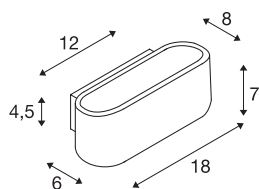

OSSA 180 wall light

QT-DE12, oval, up/down, black, L/W/H 18/8/7 cm, max. 100W

The wall light OSSA 180 sets a strong, modern design accent by its form, which is emphasised by the illumination properties of the operated R7s halogen tube. Prepared for wall mounting, the OSSA 180 is available in several colour versions and supplied ready for direct connection to 230V mains supply.

TECHNICAL DATA

Item no.	151450
Socket	R7s 78mm
Lamp	QT-DE12
Number of sockets	1
Lamps included	No
IP Code	IP 20
Assembly	Surface
Assembly details	Wall
Primary nominal voltage	220-240V ~50/60Hz
Safety class	I
Wattage	100 W
Color	black
UGR ≤	23
Light distribution	symmetric
Light outlet	direct - indirect
Width	18 cm
Height	7 cm
Depth	8 cm
Net weight	0.697 kg
Gross weight	0.878 kg
BIG WHITE Page	367