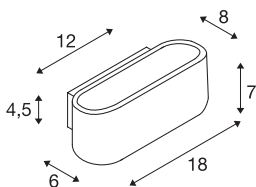

OSSA 180 wall light

QT-DE12, oval, up/down, white, L/W/H 18/8/7 cm, max. 100W

The wall light OSSA 180 sets a strong, modern design accent by its form, which is emphasised by the illumination properties of the operated R7s halogen tube. Prepared for wall mounting, the OSSA 180 is available in several colour versions and supplied ready for direct connection to 230V mains supply.

TECHNICAL DATA

Item no.	151451
Socket	R7s 78mm
Lamp	QT-DE12
Number of sockets	1
Lamps included	No
IP Code	IP 20
Assembly	Surface
Assembly details	Wall
Primary nominal voltage	220-240V ~50/60Hz
Safety class	I
Wattage	100 W
Color	white
UGR ≤	23
Light distribution	symmetric
Light outlet	direct - indirect
Width	18 cm
Height	7 cm
Depth	8 cm
Net weight	0.703 kg
Gross weight	0.889 kg
BIG WHITE Page	367