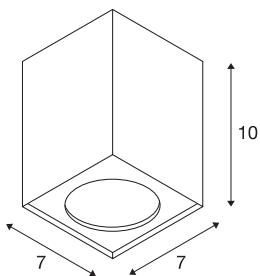

ALTRA DICE

ceiling light, QPAR51, square, white, max. 35W

The cube-shaped ceiling light ALTRA DICE from aluminium and steel has a unilateral cut in order to host the 240V halogen lamp. Optionally available in white or silver-grey colour version, ALTRA DICE is ready for direct connection to 230V mains supply.

TECHNICAL DATA

Item no.	151511
Socket	GU10
Number of sockets	1
IP Code	IP 20
Assembly	Surface
Assembly details	Ceiling
Primary nominal voltage	220-240V ~50/60Hz
Safety class	I
Wattage	35 W
Maximum ambient temperature	25 °C
Color	white
Light outlet	direct
Length	7 cm
Width	7 cm
Height	10 cm
Net weight	0.319 kg
Gross weight	0.391 kg
BIG WHITE Page	263