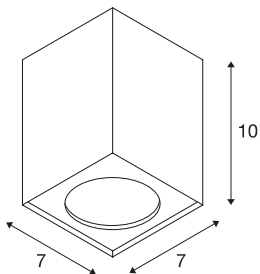

## ALTRA DICE

ceiling light, QPAR51, square, silver-grey/black, max. 35W

The cube-shaped ceiling light ALTRA DICE from aluminium and steel has a unilateral cut in order to host the 240V halogen lamp. Optionally available in white or silver-grey colour version, ALTRA DICE is ready for direct connection to 230V mains supply.

## TECHNICAL DATA

Item no.	151514
Socket	GU10
Number of sockets	1
IP Code	IP 20
Assembly	Surface
Assembly details	Ceiling
Primary nominal voltage	220-240V ~50/60Hz
Safety class	I
Wattage	35 W
Maximum ambient temperature	25 °C
Color	grey
Light outlet	direct
Length	7 cm
Width	7 cm
Height	10 cm
Net weight	0.312 kg
Gross weight	0.384 kg
BIG WHITE Page	263