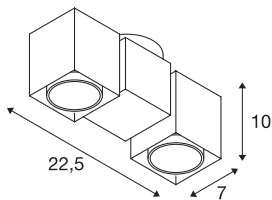

ALTRA DICE

ceiling light, double-headed, QPAR51, white, max. 100 W

The cube-shaped ceiling light ALTRA DICE from aluminium and steel is equipped with two lamp heads with one unilateral cut each in order to host the high-voltage halogen lamps. Optionally available in white or silver-grey colour version, the adjustable surface-mounted spot for 240V halogen lamps with GU10 socket is ready for direct connection to 230V mains supply.

TECHNICAL DATA

Item no.	151531
Socket	GU10
Number of sockets	2
Tilt range	180 °
Horizontal rotation range	350 °
Rotating or tilting	rotary Bar and tiltable
IP Code	IP 20
Assembly	Surface
Assembly details	Ceiling, Wall
Primary nominal voltage	220-240V ~50/60Hz
Safety class	I
Wattage	50 W
Maximum ambient temperature	25 °C
Color	white
Light outlet	direct
Length	22.5 cm
Width	7 cm
Height	9 cm
Net weight	0.797 kg
Gross weight	0.951 kg
BIG WHITE Page	263