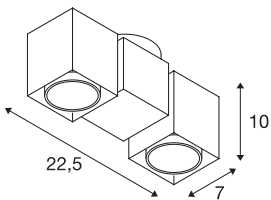

ALTRA DICE

ceiling light, double-headed, QPAR51, silver-grey/black, max. 100 W

The cube-shaped ceiling light ALTRA DICE from aluminium and steel is equipped with two lamp heads with one unilateral cut each in order to host the high-voltage halogen lamps. Optionally available in white or silver-grey colour version, the adjustable surface-mounted spot for 240V halogen lamps with GU10 socket is ready for direct connection to 230V mains supply.

TECHNICAL DATA

Item no.	151534
Socket	GU10
Number of sockets	2
Tilt range	180 °
Horizontal rotation range	350 °
Rotating or tilting	rotary Bar and tiltable
IP Code	IP 20
Assembly	Surface
Assembly details	Ceiling,Wall
Primary nominal voltage	220-240V ~50/60Hz
Safety class	I
Wattage	50 W
Maximum ambient temperature	25 °C
Color	grey
Light outlet	direct
Length	22.5 cm
Width	7 cm
Height	9 cm
Net weight	0.788 kg
Gross weight	0.936 kg
BIG WHITE Page	263