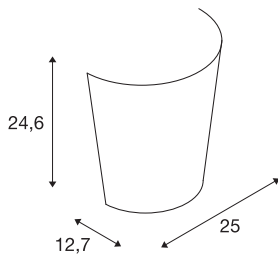

## BASKET

wall light, A60, frosted glass, max. 60W

Classically elegant recessed wall light. The design of BASKET describes a frosted glass shade which surrounds the socket including the mounting plate and thereby hides them from the viewer. Thus, the luminaire appears as a stand-alone glass basket. As we chose a standard E27 socket, hence the connection can be made directly from 230V mains supply. Furthermore, this results in the possibility of choosing energy-saving or LED light sources.

## TECHNICAL DATA

Item no.	151591
Socket	E27
Number of sockets	1
IP Code	IP 20
Assembly	Surface
Assembly details	Wall
Primary nominal voltage	220-240V ~50/60Hz
Safety class	I
Wattage	60 W
Color	white
Light outlet	direct - indirect
Width	25 cm
Height	24.6 cm
Depth	12.7 cm
Net weight	1.1 kg
Gross weight	1.427 kg
BIG WHITE Page	373