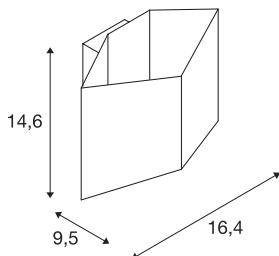

CARISO WL-2

wall light, LED, 3000K, white, 11 W

The CARISO WL-2 wall light impresses with its unusual form and its high recognition value. The housing's white interior, combined with the luminaire's integrated Premium LED, serve to produce an especially warm lighting effect. The in-built LED driver allows it to be directly connected to the 230V mains supply.

TECHNICAL DATA

Item no.	151711
IP Code	IP 20
Assembly	Surface
Assembly details	Wall
Dimmable	Yes
Dimming technology	trailing edge
Primary nominal voltage	220-240V ~50/60Hz
Secondary power / voltage	500 mA
Safety class	I
Wattage	9.2 W
Minimum ambient temperature	-20 °C
Maximum ambient temperature	40 °C
Level of inrush current	2 A
Duration of inrush current	50 µs
Stroboscopic effect (SVM)	0.05
Lumen	560 lm
Colour temperature	3000 Kelvin
Color	white
CRI	80
LXXBXX data	L70B50
Service life	30000 h
Width	16.4 cm

Light Source

916376	
--------	--

Height	14.6 cm
Depth	9.5 cm
Net weight	0.725 kg
Gross weight	0.914 kg
BIG WHITE Page	368