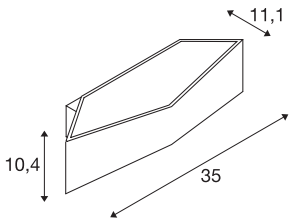

TECHNICAL DATA

Item no.	151740
IP Code	IP 20
Assembly	Surface
Assembly details	Wall
Dimmable	Yes
Dimming technology	Dim-to-Warm,Leading edge,trailing edge
Primary nominal voltage	220-240V ~50/60Hz
Secondary power / voltage	500 mA
Safety class	I
Wattage	21 W
Stroboscopic effect (SVM)	0.03
Lumen	58-580 lm
Colour temperature	1700-2700 Kelvin
Color	black
CRI	90
LXXBXX data	L70B50
Service life	30000 h
Width	35 cm
Height	10.4 cm
Depth	11.1 cm
Net weight	1.103 kg
Gross weight	1.479 kg