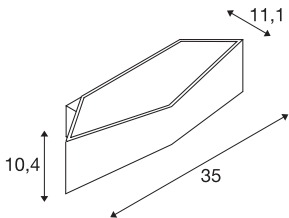

TECHNICAL DATA

Item no.	151741
IP Code	IP 20
Assembly	Surface
Assembly details	Wall
Dimmable	Yes
Dimming technology	Dim-to-Warm, Leading edge, trailing edge
Primary nominal voltage	220-240V ~50/60Hz
Secondary power / voltage	500 mA
Safety class	I
Wattage	21 W
Stroboscopic effect (SVM)	0.03
Lumen	100-1030 lm
Colour temperature	2000-3000 Kelvin
Color	white
CRI	90
LXXBXX data	L70B50
Service life	30000 h
Width	35 cm
Height	10.4 cm
Depth	11.1 cm
Net weight	1.097 kg
Gross weight	1.46 kg