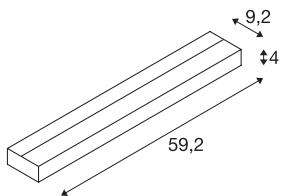

SEDO 14

wall light, LED, 3000K, square, brushed aluminium, frosted glass, L/W/H 59.5/8.5/4 cm, 17W

The SEDO 14 wall light is made of brushed aluminium and fitted with a frosted glass cover. The integrated 17 Watt SMD LED produces a powerful lighting effect which is comparable with fluorescent tubes. The in-built LED driver allows it to be directly connected to the 230V mains supply.

TECHNICAL DATA

Item no.	151786
IP Code	IP 20
Assembly	Surface
Assembly details	Wall
Primary nominal voltage	220-240V ~50/60Hz
Secondary power / voltage	500 mA
Safety class	I
Wattage	18 W
Minimum ambient temperature	-25 °C
Maximum ambient temperature	45 °C
Level of inrush current	13.6 A
Duration of inrush current	220 µs
Stroboscopic effect (SVM)	0.01
Lumen	1300 lm
Colour temperature	3000 Kelvin
Color	aluminium
CRI	80
LXXBXX data	L70B50
Service life	30000 h
Width	59.2 cm
Height	4 cm
Depth	9 cm

Light Source

916632	
--------	--

Net weight	1.473 kg
Gross weight	1.757 kg
BIG WHITE Page	329