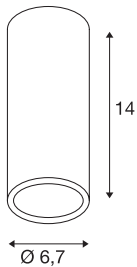

ENOLA_B CL-1

ceiling light, QPAR51, round, black, max. 35 W

The puristic ENOLA_B CL-1 surface mounted light features an aluminium and steel construction that is available with a black, white, brass or silver grey housing. With its built-in GU10 high volt holder, the ENOLA_B CL-1 is ready for direct connection to 230V mains supply.

TECHNICAL DATA

Item no.	151810
Socket	GU10
Number of sockets	1
IP Code	IP 20
Assembly	Surface
Assembly details	Ceiling
Primary nominal voltage	220-240V ~50/60Hz
Safety class	I
Wattage	35 W
Color	black
Light outlet	direct
Height	14 cm
Diameter	6.7 cm
Net weight	0.309 kg
Gross weight	0.409 kg
BIG WHITE Page	259