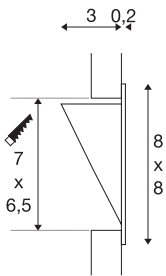

DOWNUNDER PUR 80

recessed fitting, LED, 3000K, square, white, L/W/H 8/3.2/8 cm, incl. leaf springs

Aluminium recessed wall light of our DOWNUNDER 80 series. The not visibly mounted LED emits the light indirectly onto the surface to be illuminated. This guarantees glare-free illumination of walkways and much more. The DOWNUNDER PUR 80 recessed fitting is available in white colour version. To operate the recessed fitting, a suitable LED driver is required providing 350mA. A mounting frame for installation in masonry can be ordered from the accessory. This luminaire contains built-in LED lamps.

TECHNICAL DATA

Item no.	151950
IP Code	IP 20
Assembly	Recessed
Assembly details	Wall
Secondary power / voltage	350 mA
Safety class	III
Wattage	3.6 W
Lumen	180 lm
Colour temperature	3000 Kelvin
Color	white
CRI	80
LXXBXX data	L70B50
Service life	30000 h
Light distribution	symmetric
Light outlet	direct
Width	8 cm
Height	8 cm
Depth	3.2 cm
Net weight	0.126 kg
Gross weight	0.171 kg
Shape of cut-out	square
Installation length	7 cm

Installation width	6.5 cm
Installation depth	3.5 cm
BIG WHITE Page	242