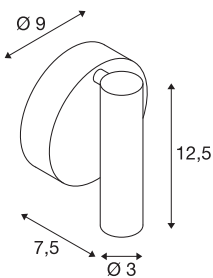

KARPO

wall and ceiling light, single-headed, LED, 3000K, round, black, 7.5W

KARPO series lights are available in white and black. It has a choice of one or two spots in a cylindrical shape which can be individually adjusted via a hinge. The swivel and tilting range allows you to optimally light up the room. The integrated premium LEDs provide high energy efficiency. The luminaire also has a high colour rendering index of 90. The luminaires can be directly connected to the 230V mains supply.

TECHNICAL DATA

Item no.	152330
Number of different light outlets	1
Rotating or tilting	rotary Bar and tiltable
IP Code	IP 20
Assembly	Surface
Assembly details	Ceiling,Wall
Primary nominal voltage	220-240V ~50/60Hz
Secondary power / voltage	500 mA
Safety class	I
Wattage	9.3 W
Maximum ambient temperature	30 °C
Level of inrush current	4.7 A
Duration of inrush current	30 µs
Stroboscopic effect (SVM)	0.01
Lumen	560 lm
Colour temperature	3000 Kelvin
Beam angle	40 °
Color	black
CRI	90
LXXBXX data	L70B50
Service life	30000 h
Width	9 cm

Light Source

916381	
--------	---

Height	12.5 cm
Depth	7.5 cm
Net weight	0.303 kg
Gross weight	0.377 kg
BIG WHITE Page	399