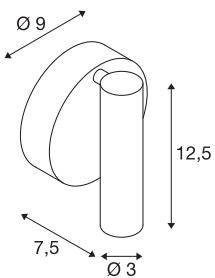

KARPO

wall and ceiling light, single-headed, LED, 3000K, round, white, 7.5W

KARPO series lights are available in white and black. It has a choice of one or two spots in a cylindrical shape which can be individually adjusted via a hinge. The swivel and tilting range allows you to optimally light up the room. The integrated premium LEDs provide high energy efficiency. The luminaire also has a high colour rendering index of 90. The luminaires can be directly connected to the 230V mains supply.

TECHNICAL DATA

Item no.	152331
Number of different light outlets	1
Rotating or tilting	rotary Bar and tiltable
IP Code	IP 20
Assembly	Surface
Assembly details	Ceiling,Wall
Primary nominal voltage	220-240V ~50/60Hz
Secondary power / voltage	500 mA
Safety class	I
Wattage	9.3 W
Maximum ambient temperature	30 °C
Level of inrush current	4.7 A
Duration of inrush current	30 µs
Stroboscopic effect (SVM)	0.01
Lumen	680 lm
Colour temperature	3000 Kelvin
Beam angle	40 °
Color	white
CRI	90
LXXBXX data	L70B50
Service life	30000 h
Width	9 cm

Light Source

916381	
--------	-----------------------------------------------------------------------------------

Height	12.5 cm
Depth	7.5 cm
Net weight	0.303 kg
Gross weight	0.379 kg
BIG WHITE Page	399