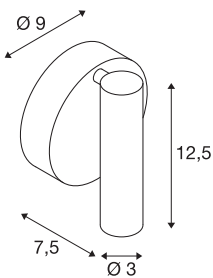

## KARPO

wall and ceiling light, single-headed, LED, 3000K, round, black, with switch, 7.5W

The KARPO LED wall and ceiling light has its canopy and head connected by a hinge part which can swivel and tilt. The high-power 7.5W LED fitted and the housing-mounted switch means that the luminaire is suitable for many applications, including as a reading light. The electrical connection of the luminaire, which is available in various light colours, is made directly to the 230V mains supply thanks to the built-in LED driver. This luminaire contains built-in LED lamps.

## TECHNICAL DATA

Item no.	152340
Number of different light outlets	1
Rotating or tilting	rotary Bar and tiltable
IP Code	IP 20
Assembly	Surface
Assembly details	Wall
Primary nominal voltage	100-240V ~50/60Hz
Secondary power / voltage	500 mA
Safety class	I
Wattage	6 W
Maximum ambient temperature	30 °C
Level of inrush current	4.5 A
Duration of inrush current	30 µs
Stroboscopic effect (SVM)	0.1
Lumen	370 lm
Colour temperature	3000 Kelvin
Beam angle	40 °
Color	black
CRI	90
LXXBXX data	L70B50
Service life	30000 h
Width	9 cm

## Light Source

916523	
--------	---

Height	12.5 cm
Depth	7.5 cm
Net weight	0.312 kg
Gross weight	0.385 kg
BIG WHITE Page	383