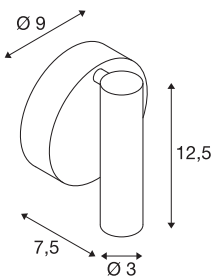

KARPO

wall and ceiling light, single-headed, LED, 3000K, round, black, with switch, 7.5W

The KARPO LED wall and ceiling light has its canopy and head connected by a hinge part which can swivel and tilt. The high-power 7.5W LED fitted and the housing-mounted switch means that the luminaire is suitable for many applications, including as a reading light. The electrical connection of the luminaire, which is available in various light colours, is made directly to the 230V mains supply thanks to the built-in LED driver. This luminaire contains built-in LED lamps.

TECHNICAL DATA

Item no.	152341
Number of different light outlets	1
Rotating or tilting	rotary Bar and tiltable
IP Code	IP 20
Assembly	Surface
Assembly details	Wall
Primary nominal voltage	100-240V ~50/60Hz
Secondary power / voltage	500 mA
Safety class	I
Wattage	6 W
Maximum ambient temperature	30 °C
Level of inrush current	4.5 A
Duration of inrush current	30 µs
Stroboscopic effect (SVM)	0.1
Lumen	400 lm
Colour temperature	3000 Kelvin
Beam angle	40 °
Color	white
CRI	90
LXXBXX data	L70B50
Service life	30000 h
Width	9 cm

Light Source

916523	
--------	--

Height	12.5 cm
Depth	7.5 cm
Net weight	0.308 kg
Gross weight	0.383 kg
BIG WHITE Page	383