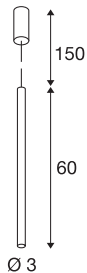

HELIA 30

pendant, LED, 3000K, round, black, 7.5W

With the HELIA 30 you have a pendant with a purist and clear design. This luminaire is available in black, white and brushed copper. A 7.5W warm-white premium LED is integrated, this is supplied from the built-in constant current driver. The luminaire is delivered with a 1.5 m connection lead. This means the luminaire is ready for direct connection to the 230V mains supply.

TECHNICAL DATA

Item no.	152360
IP Code	IP 20
Assembly	Surface
Assembly details	Ceiling
Dimmable	Yes
Dimming technology	trailing edge
Primary nominal voltage	220-240V ~50/60Hz
Secondary power / voltage	500 mA
Safety class	I
Wattage	9.2 W
Minimum ambient temperature	-20 °C
Maximum ambient temperature	35 °C
Level of inrush current	10 A
Duration of inrush current	40 µs
Stroboscopic effect (SVM)	0.01
Lumen	590 lm
Colour temperature	3000 Kelvin
Beam angle	40 °
Color	black
CRI	90
LXXBXX data	L70B50
Service life	30000 h

Light Source

916381	
--------	---

Length	60 cm
Diameter	3 cm
Pendant length	150 cm
Net weight	0.801 kg
Gross weight	1.08 kg
BIG WHITE Page	301