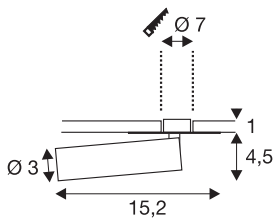

KARPO

recessed fitting, single-headed, LED, 3000K, black, flat canopy, 7.5W

KARPO series lights are available in white and black. It has a spot in a cylindrical shape which can be individually aligned via the hinge on the flat canopy. The swivel and tilting range allows you to optimally light up the room. The integrated premium LEDs provide high energy efficiency. In addition, the luminaire has a high colour rendering index of over 90. To operate, the single-headed FRAME Spots needs a suitable constant current driver rated at 500mA.

TECHNICAL DATA

Item no.	152380
Rotating or tilting	rotary Bar and tiltable
IP Code	IP 20
Assembly	Recessed
Assembly details	Ceiling,Wall
Secondary power / voltage	500 mA
Safety class	III
Wattage	7.5 W
Maximum ambient temperature	40 °C
Lumen	450 lm
Colour temperature	3000 Kelvin
Beam angle	40 °
Color	black
CRI	90
LXXBXX data	L70B50
Service life	30000 h
Light distribution	rotational symmetric
Light outlet	direct
Length	15.2 cm
Height	5.5 cm
Diameter	3 cm
Net weight	0.175 kg

Light Source

916381	
--------	---

Gross weight	0.278 kg
Shape of cut-out	round
Installation depth	2 cm
Installation diameter	7 cm
BIG WHITE Page	232