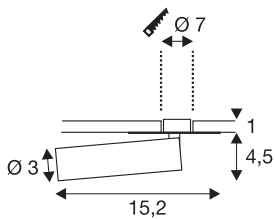

KARPO

recessed fitting, single-headed, LED, 3000K, white, flat canopy, 7.5W

KARPO series lights are available in white and black. It has a spot in a cylindrical shape which can be individually aligned via the hinge on the flat canopy. The swivel and tilting range allows you to optimally light up the room. The integrated premium LEDs provide high energy efficiency. In addition, the luminaire has a high colour rendering index of over 90. To operate, the single-headed FRAME Spots needs a suitable constant current driver rated at 500mA.

TECHNICAL DATA

Item no.	152381
Rotating or tilting	rotary Bar and tiltable
IP Code	IP 20
Assembly	Recessed
Assembly details	Ceiling,Wall
Secondary power / voltage	500 mA
Safety class	III
Wattage	7.5 W
Maximum ambient temperature	40 °C
Lumen	470 lm
Colour temperature	3000 Kelvin
Beam angle	40 °
Color	white
CRI	90
LXXBXX data	L70B50
Service life	30000 h
Light distribution	rotational symmetric
Light outlet	direct
Length	15.2 cm
Height	5.5 cm
Diameter	3 cm
Net weight	0.177 kg

Light Source

916381	
--------	---

Accessories

1007226	LED driver 21W 500mA
1007227	LED driver 20W 350mA- /500mA PHASE
1007229	LED driver 25W 150-700- mA DALI TOUCH

Gross weight	0.281 kg
Shape of cut-out	round
Installation depth	2 cm
Installation diameter	7 cm
BIG WHITE Page	232