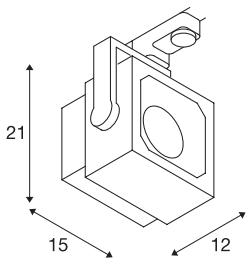

EURO CUBE

spot for 240V 3-phase track, LED, 3000K, black, 60°, incl. 3-phase adapter

Adjustable spot EURO CUBE with suitable adapter for the 240V 3-phase track system. Designed as an optically appealing yet discreet high output LED spot for retail stores and trade fairs, this luminaire, available in a number of housing and light colours, is equipped with a Premium COB LED module with exceptional colour rendering. The longevity of the module is ensured by a heat sink integrated into the existing design.

TECHNICAL DATA

Item no.	152750
Rotating or tilting	rotary Bar and tiltable
IP Code	IP 20
Assembly details	Track Ceiling
Primary nominal voltage	220-240V ~50/60Hz
Safety class	I
Wattage	26 W
Minimum ambient temperature	-20 °C
Maximum ambient temperature	35 °C
Stroboscopic effect (SVM)	0.02
Lumen	2470 lm
Colour temperature	3000 Kelvin
Beam angle	60 °
Color	black
CRI	90
LXXBXX data	L70B50
Service life	30000 h
Length	15 cm
Height	21 cm
Depth	12 cm
Net weight	1.301 kg
Gross weight	1.524 kg