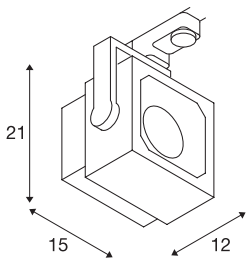

EURO CUBE

spot for 240V 3-phase track, LED, 3000K, white, 60°, incl. 3-phase adapter

Adjustable spot EURO CUBE with suitable adapter for the 240V 3-phase track system. Designed as an optically appealing yet discreet high output LED spot for retail stores and trade fairs, this luminaire, available in a number of housing and light colours, is equipped with a Premium COB LED module with exceptional colour rendering. The longevity of the module is ensured by a heat sink integrated into the existing design.

TECHNICAL DATA

Item no.	152751
Rotating or tilting	rotary Bar and tiltable
IP Code	IP 20
Assembly details	Track Ceiling
Primary nominal voltage	220-240V ~50/60Hz
Safety class	I
Wattage	26 W
Minimum ambient temperature	-20 °C
Maximum ambient temperature	35 °C
Stroboscopic effect (SVM)	0.02
Lumen	2470 lm
Colour temperature	3000 Kelvin
Beam angle	60 °
Color	white
CRI	90
LXXBXX data	L70B50
Service life	30000 h
Length	15 cm
Height	21 cm
Depth	12 cm
Net weight	1.289 kg
Gross weight	1.545 kg