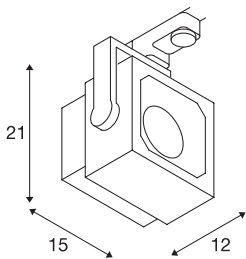

EURO CUBE

spot for 240V 3-phase track, LED, 4000K, white, 60°, incl. 3-phase adapter

Adjustable spot EURO CUBE with suitable adapter for the 240V 3-phase track system. Designed as an optically appealing yet discreet high output LED spot for retail stores and trade fairs, this luminaire, available in a number of housing and light colours, is equipped with a Premium COB LED module with exceptional colour rendering. The longevity of the module is ensured by a heat sink integrated into the existing design.

TECHNICAL DATA

Item no.	152781
Rotating or tilting	rotary Bar and tiltable
IP Code	IP 20
Assembly details	Track Ceiling
Primary nominal voltage	220-240V ~50/60Hz
Safety class	I
Wattage	26 W
Minimum ambient temperature	-20 °C
Maximum ambient temperature	35 °C
Stroboscopic effect (SVM)	0.02
Lumen	2740 lm
Colour temperature	4000 Kelvin
Beam angle	60 °
Color	white
CRI	90
LXXBXX data	L70B50
Service life	30000 h
Width	15 cm
Height	21 cm
Depth	12 cm
Net weight	1.269 kg
Gross weight	1.528 kg