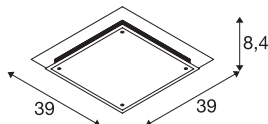

GLASSA

ceiling light, A60, square, frosted glass, max. 60W

The high-quality wall and ceiling light GLASSA is made from glass, which is reinforced with additional steel elements. Designed for the use of incandescent and energy-saving lamps with E27 socket, GLASSA is ready for direct connection to 230V mains supply.

TECHNICAL DATA

Item no.	155180
Socket	E27
Number of sockets	2
IP Code	IP 20
Assembly	Surface
Assembly details	Ceiling, Wall
Primary nominal voltage	220-240V ~50/60Hz
Safety class	I
Wattage	60 W
Color	transparent
Light distribution	symmetric
Light outlet	direct
Length	39 cm
Width	39 cm
Height	8.4 cm
Net weight	3.806 kg
Gross weight	4.572 kg
BIG WHITE Page	427